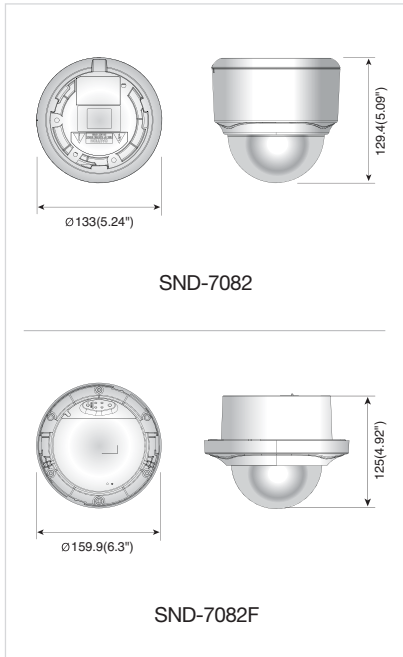

Dimensions

Unit : mm (inch)

Design and specifications are subject to change without notice.

DISTRIBUTED BY

www.asi.ind.in

M.E-1209