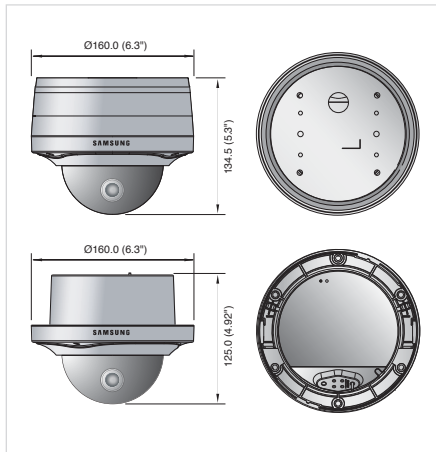

3Megapixel Full HD Network Vandal-Resistant Dome Camera

SNV-7080

ONVIF

Dimensions

Unit : mm (inch)

Accessories (Optional)

Specifications

SNV-7080N/P