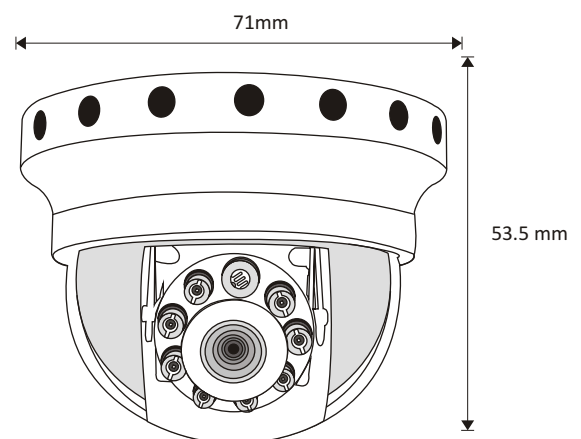

Dimension :