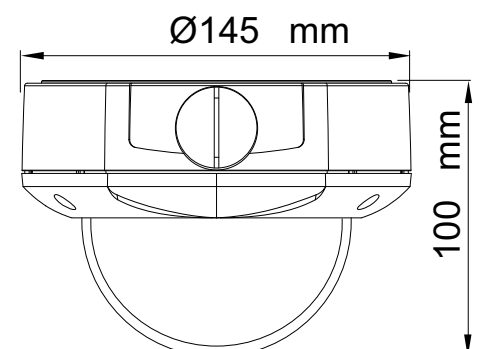

Dimension :

Specifications :

Model	AM-W5665P-VMR1	AM-W5665N-VMR1
Signal System	PAL	NTSC
CCD Type	1/3" Vertical Double Density Color IS	
Effective Pixels	752(H) x 582(V)	768(H) x 494(V)
Scanning Frequency	H : 15.625 KHz V : 50 Hz	H : 15.734 KHz V : 60 Hz
Horizontal TVLine Resolution	560TVL at Color	
D-WDR	On/Off	
Day/Night	Color / B&W / Auto / EXTERN	
Digital Noise Reduction	ON / OFF (1~32 Level)	
Sens-Up	AUTO / OFF/manual (Selectable x2 ~ x256)	
Lux Level(illumination)	0.15Lux at @ Color , 0.03 Lux @ B&W, 0.0005Lux @ sens-up On @ F1.2, 0Lux @ IR LED On	
IR LED	18pcs 0.5mm	
IR Wave Length	850~880nm Infrared	
IR Distance	up to 15 ~ 18Meter	
Gamma	Adjustable	
Gain Control(AGC)	Low / High / Off	
White Balance	ATW1 / AWC / MANUAL	
Light Compensation	Off/ BLC / HLC	
Lens	2.8 to 10MM DC Auto IRIS Varifocal with ICR	
Color Rolling Control	Yes	
Digital Control	Digital PTZ up to X16, Horizontal/Vertical Flip, Freeze, Mirror	
Image Stablizer	On/Off	
Camera ID Name	On/Off	
Privacy Masking	Up to 12 Adjustable Zone	

Specifications :

OSD Menu Contro	Yes
Motion Detection	ON / OFF Adjustable 8 Zone
Image Control	Brightness / Contrast / Red & Blue Gain / Sharpness
S/N Ratio	52dB @ AGC Off
Shutter Speed Control	AUTO(1/50s, 1/60s-1/120,000s) / FIXED / A.FLK / Manual
Synchronous System	Internal
Video output	1.0Vp-p,75Ω, BNC
Power Supply	DC 12V 10%, DC
Power Consumption	<510mA @ 12VDC, 430mA @ 24VAC
IP Protection	IP 66
Operating Temperature	-10°C ~ + 50°C
Operating Humidity	30% ~ 90% RH
Dimensions(W×D×H)	145 mm (W) x 145 mm (D) X 100 mm (H)
Weight (g)	390 g
Enclosure	3 Axis Bracket, Aluminum & Poly-Carbonated with Vandal Resistant