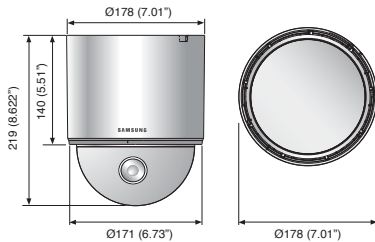

SCP-3430/2430