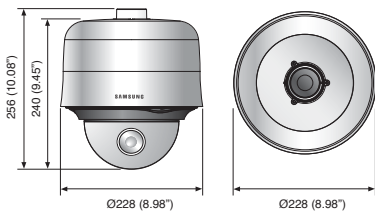

Dimensions

Unit : mm (inch)

SCP-3430H/2430H